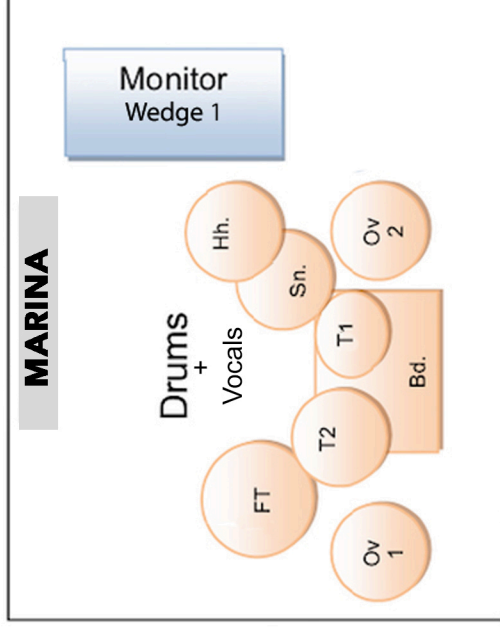

ROSYVSTAE

Stageplan

ANCA
 1 Guitar box (e.g. Marshall)
 for stage sound of my
 active Kemper
 DI goes to PA

HEIKE
 Bass Amp + Speakers
 DI

we need :

- 4 Vocal mics + mic stands
- 1 Drum Kit
- 1 Bass-guitar amp + cabinet (incl. speakers cable)
- 1 Guitar cabinet (incl. speakers cable)

Vocals

Lead
Vocals

Vocals

Monitor
Wedge 2

Monitor
Wedge 3

Monitor
Wedge 4

IMPORTANT !!! We need: 3 Stereo-Channels for additional vocals, Vocals, Guitars out of Macbook **at least 3 Mono-Channels**